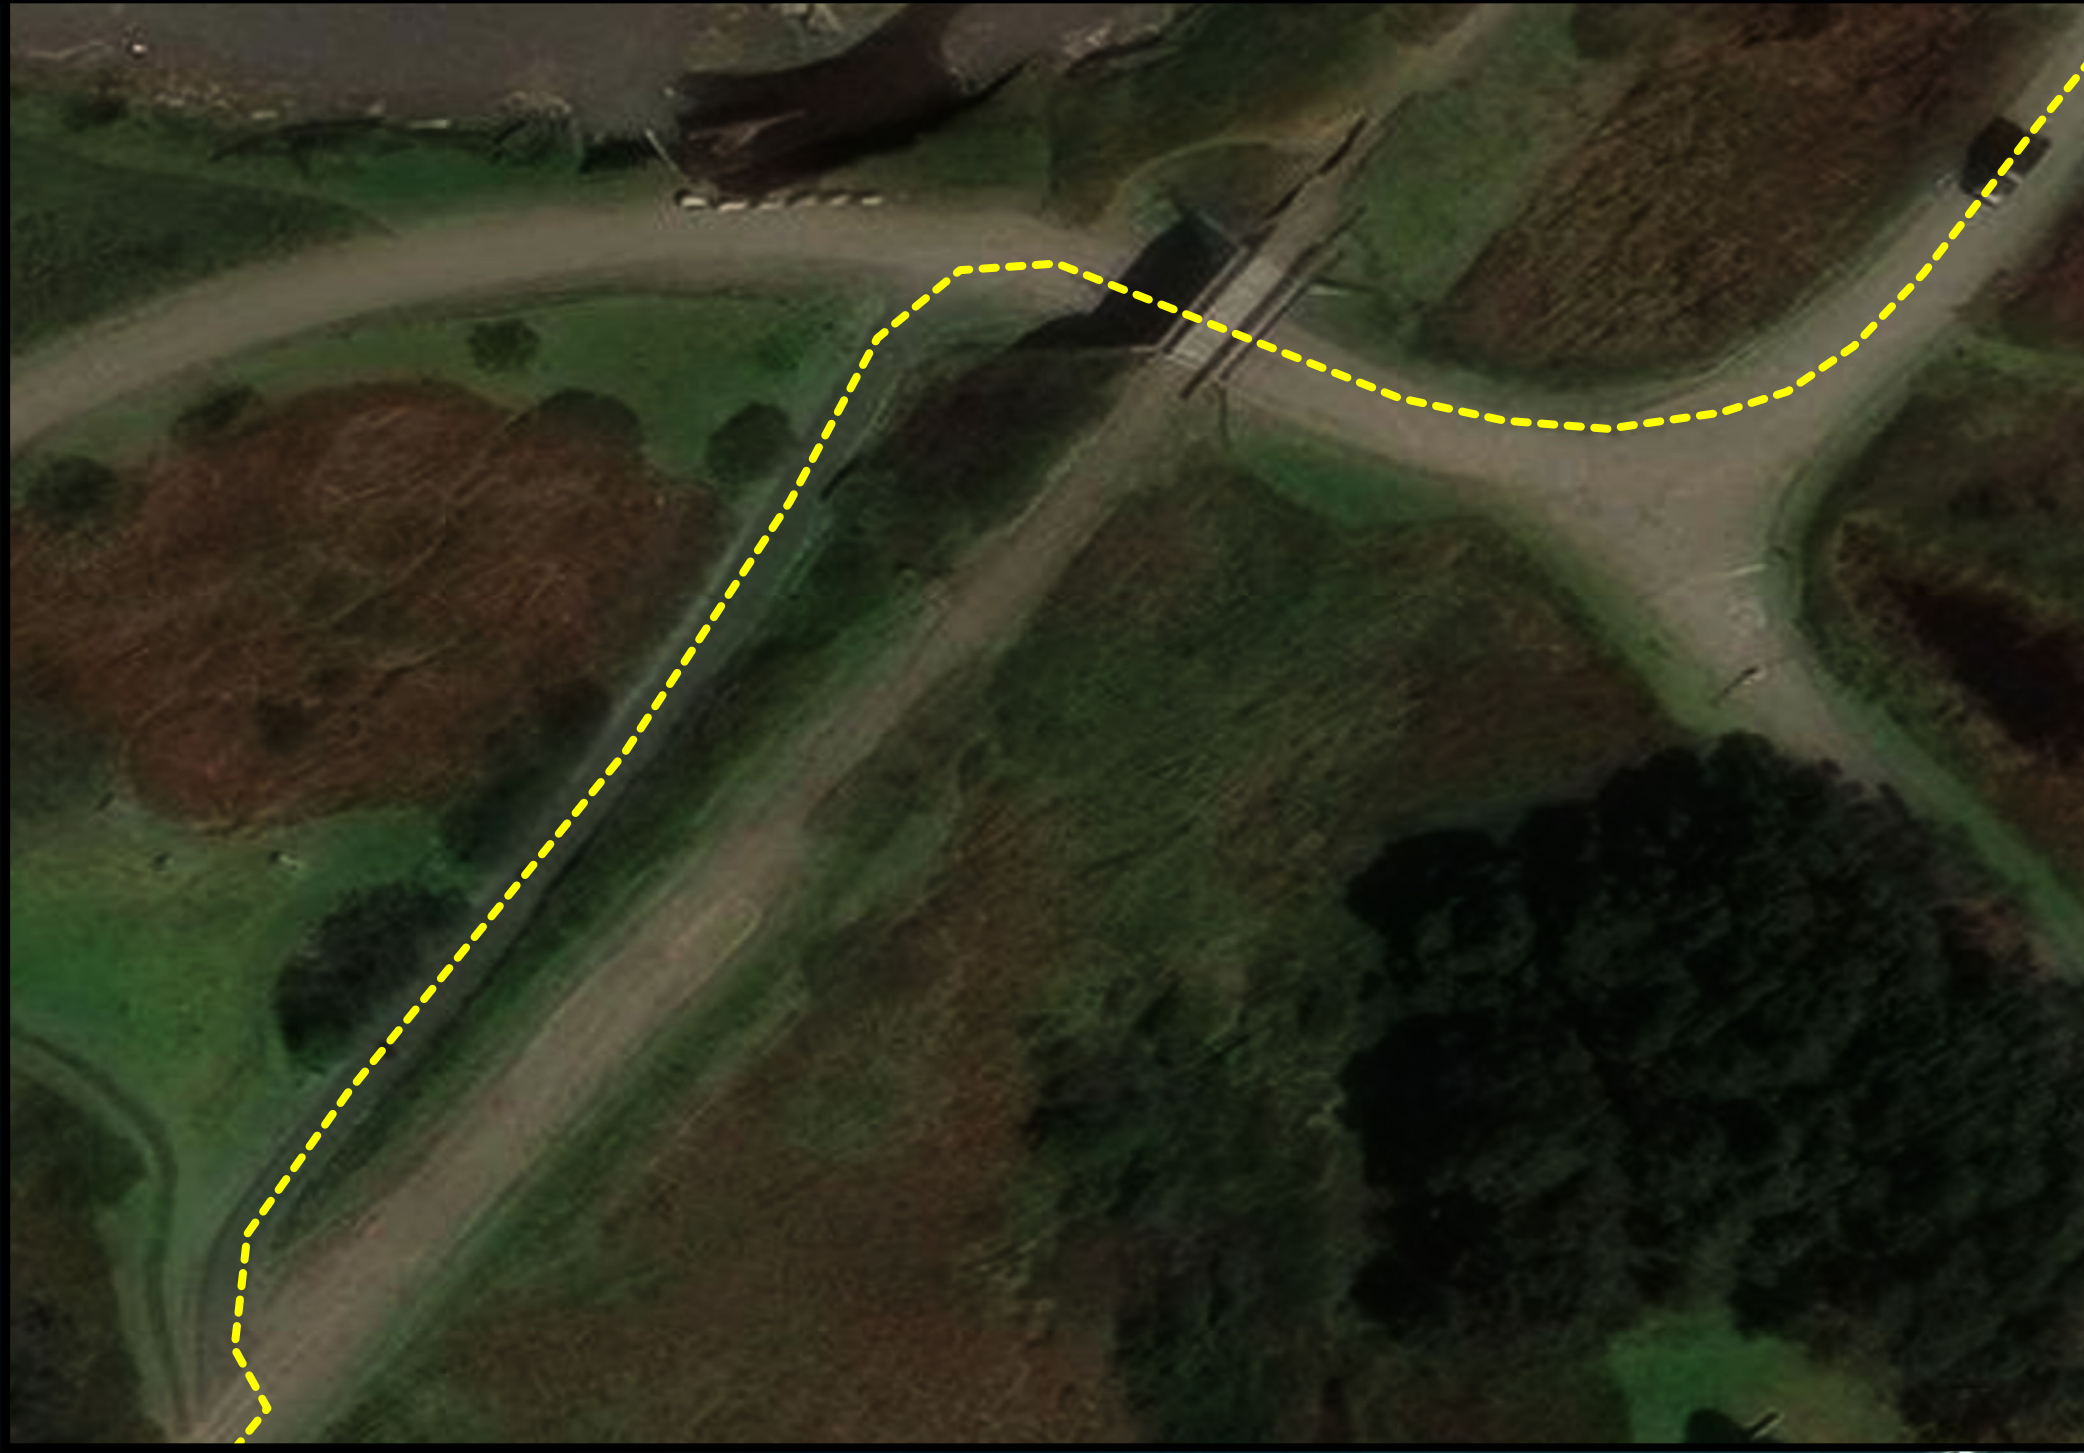

Laguna Point Detour

Half Marathon Turnaround / H2O Station

5K Turnaround / H2O Station

5K Turnaround / H2O Station

Start & Finish Line H2O Station

Race Hub & Selfie Area